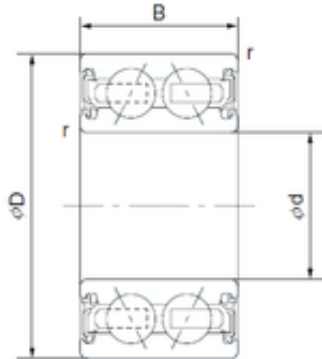

MNT BEARING LTD

35 mm x 52 mm x 22 mm NACHI 35BG5222
Angular contact ball bearing

Bearing No. 35BG5222

Size	35x52x22 mm
Bore Diameter	35 mm
Outer Diameter	52 mm
Width	22 mm
d	35 mm
D	52 mm
B	22 mm
C	22 mm

35BG5222 Bearing 2D drawings and 3D CAD models