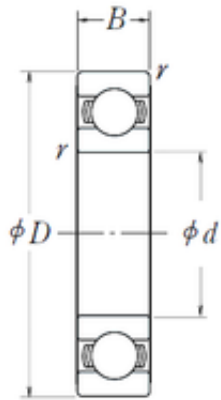

MNT BEARING LTD

25 mm x 42 mm x 9 mm NSK 6905L11 Ball bearing

Bearing No. 6905L11

Size	25x42x9 mm
Bore Diameter	25 mm
Outer Diameter	42 mm
Width	9 mm
d	25 mm
D	42 mm
B	9 mm
C	9 mm
r min.	0,3 mm
Basic dynamic load rating (C)	7,05 kN

6905L11 Bearing 2D drawings and 3D CAD models