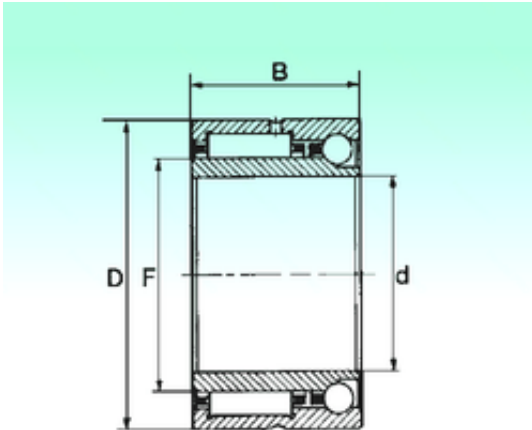

### 55 mm x 80 mm x 34 mm NBS NKIA 5911 Complex bearing

Bearing No. NKIA 5911

Size	55x80x34 mm
Bore Diameter	55 mm
Outer Diameter	80 mm
Width	34 mm
d	55 mm
F	63 mm
D	80 mm
B	34 mm
C	34 mm
Weight	0,55 Kg
Dynamic load rating radial (C)	55,1 kN
Dynamic load rating axial (C)	9,215 kN
Static load rating radial (C0)	95 kN
Static load rating axial (C0)	18,24 kN