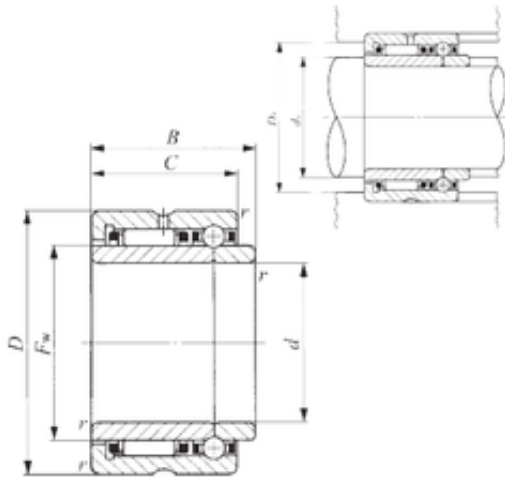

MNT BEARING LTD

45 mm x 68 mm x 34 mm IKO NATB 5909 Complex bearing

Bearing No. NATB 5909

Size	45x68x34 mm
Bore Diameter	45 mm
Outer Diameter	68 mm
Width	34 mm
d	45 mm
Fw	55 mm
D	68 mm
B	34 mm
C	30 mm
r min.	0,6 mm
da min.	49 mm
Da max.	64 mm
Weight	0,435 Kg
Dynamic load rating radial (C)	32,6 kN
Dynamic load rating axial (C)	5,45 kN
Static load rating radial (C0)	68,5 kN
Static load rating axial (C0)	12,7 kN

NATB 5909 Bearing 2D drawings and 3D CAD models