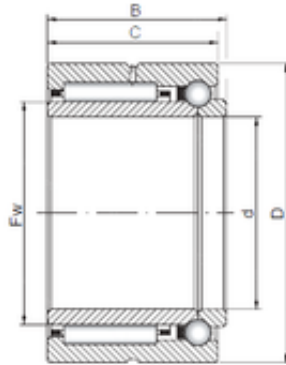

## 65 mm x 90 mm x 34 mm ISO NKIB 5913 Complex bearing

Bearing No. NKIB 5913

Size	65x90x34 mm
Bore Diameter	65 mm
Outer Diameter	90 mm
Width	34 mm
d	65 mm
Fw	72 mm
D	90 mm
B	34 mm
C	34 mm

NKIB 5913 Bearing 2D drawings and 3D CAD models