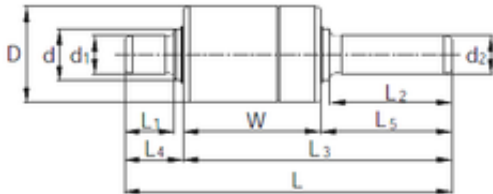

MNT BEARING LTD

KBC RW387401A Complex bearing

Bearing No. RW387401A

RW387401A Bearing 2D drawings and 3D CAD models

Outer Diameter	38.1 mm
D	38.1 mm
d	18.961 mm
L4	23.625 mm
L5	3 mm
L2	3 mm
L3	56.975 mm
d1	18.961 mm
d2	18.961 mm
L	80.6 mm
W	53.975 mm