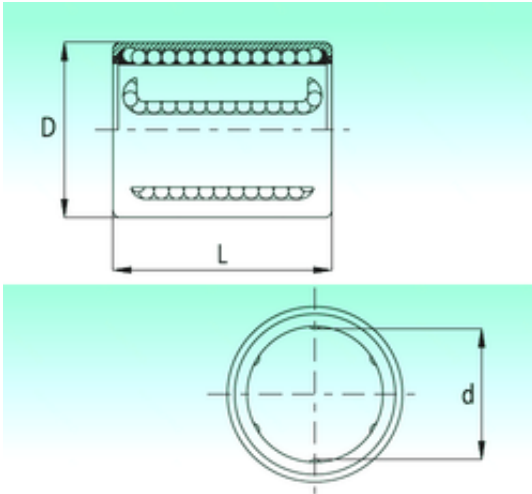

MNT BEARING LTD

NBS KH2540 Linear bearing

Bearing No. KH2540

Bore Diameter	25 mm
Outer Diameter	35 mm
d	25 mm
D	35 mm
L	40 mm
Weight	0,066 Kg
Basic dynamic load rating (C)	1,99 kN

KH2540 Bearing 2D drawings and 3D CAD models