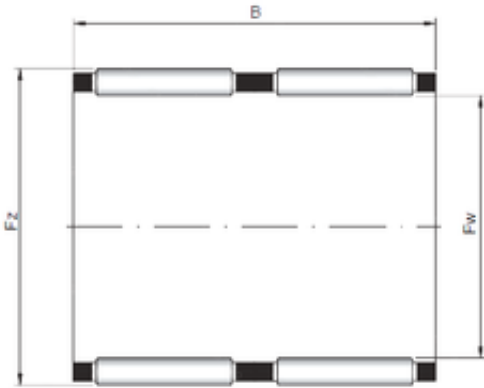

## ISO KK60x66x40 Needle bearing

Bearing No. KK60x66x40

Size	60x66x40 mm
Bore Diameter	60 mm
Outer Diameter	66 mm
Width	40 mm
Fw	60 mm
Ew	66 mm
B	40 mm

KK60x66x40 Bearing 2D drawings and 3D CAD models