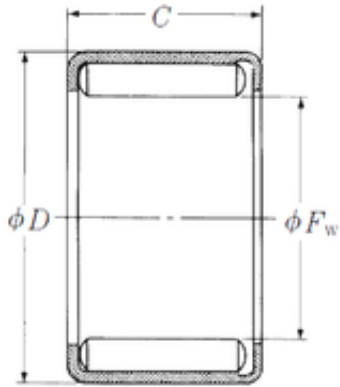

## NSK Y-1212 Needle bearing

Bearing No. Y-1212

Size	19.05x25.4x19.05 mm
Bore Diameter	19,05 mm
Outer Diameter	25,4 mm
Width	19,05 mm
Fw	19,05 mm
D	25,4 mm
C	19,05 mm
Weight	0,027 Kg
Basic dynamic load rating (C)	22,1 kN

Y-1212 Bearing 2D drawings and 3D CAD models