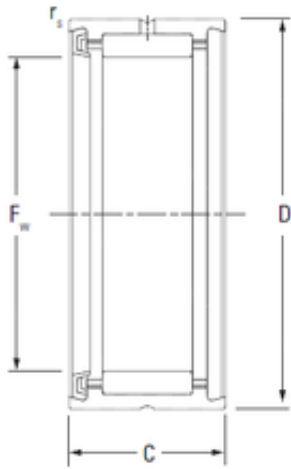

MNT BEARING LTD

KOYO RNA4900RS Needle bearing

Bearing No. RNA4900RS

RNA4900RS Bearing 2D drawings and 3D CAD models

Size	14x22x13 mm
Bore Diameter	14 mm
Outer Diameter	22 mm
Width	13 mm
Fw	14 mm
D	22 mm
C	13 mm
r5 min.	0,3 mm
Weight	0,019 Kg
Basic dynamic load rating (C)	7,76 kN
Basic static load rating (C0)	8,06 kN