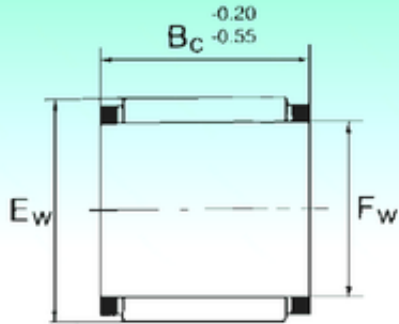

## NBS KBK 17,5x22x16 Needle bearing

Bearing No. KBK 17,5x22x16

Bore Diameter	17,5 mm
Outer Diameter	22 mm
Fw	17,5 mm
Ew	22 mm
Bc	16 mm
Weight	0,0093 Kg
Basic dynamic load rating (C)	11 kN
Basic static load rating (C0)	16,3 kN

KBK 17,5x22x16 Bearing 2D drawings and 3D CAD models