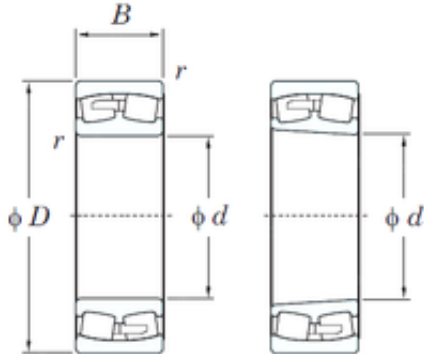

MNT BEARING LTD

800 mm x 1150 mm x 258 mm KOYO 230/800RK spherical roller bearings

Bearing No. 230/800RK

Size	800x1150x258 mm
Bore Diameter	800 mm
Outer Diameter	1150 mm
Width	258 mm
d	800 mm
D	1150 mm
B	258 mm
C	258 mm
r min.	7.5 mm
Weight	876 Kg
Basic dynamic load rating (C)	8600 kN
Basic static load rating (C0)	20100 kN
Calculation factor (e)	0.21
Calculation factor (Y0)	3.08
Calculation factor (Y1)	3.15

230/800RK Bearing 2D drawings and 3D CAD models