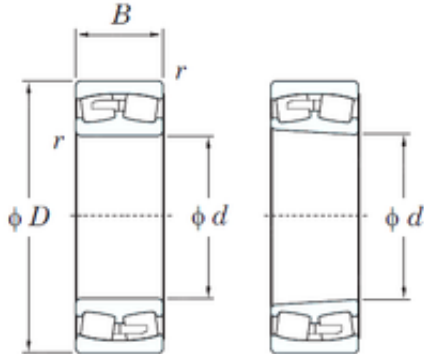

MNT BEARING LTD

180 mm x 320 mm x 86 mm KOYO 22236RK
spherical roller bearings

Bearing No. 22236RK

Size	180x320x86 mm
Bore Diameter	180 mm
Outer Diameter	320 mm
Width	86 mm
d	180 mm
D	320 mm
B	86 mm
C	86 mm
r min.	4 mm
da min.	198 mm
Da max.	302 mm
ra max.	3 mm
Weight	29,8 Kg
Basic dynamic load rating (C)	978 kN
Basic static load rating (C0)	1450 kN
(Grease) Lubrication Speed	1100 r/min
(Oil) Lubrication Speed	1400 r/min
Calculation factor (e)	0,28
Calculation factor (Y0)	2,32
Calculation factor (Y1)	2,37

22236RK Bearing 2D drawings and 3D CAD models