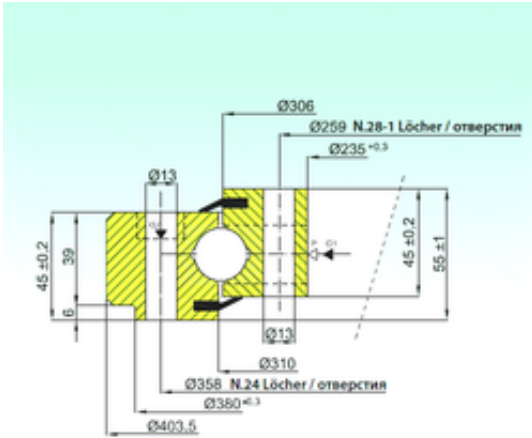

MNT BEARING LTD

ISB NB1.22.0308.200-1PPN thrust ball bearings

Bearing No. NB1.22.0308.200-1PPN

Size	235x403.5x55 mm
Bore Diameter	235 mm
Outer Diameter	403,5 mm
Width	55 mm
d	235 mm
D	403,5 mm

NB1.22.0308.200-1PPN Bearing 2D drawings and 3D CAD models