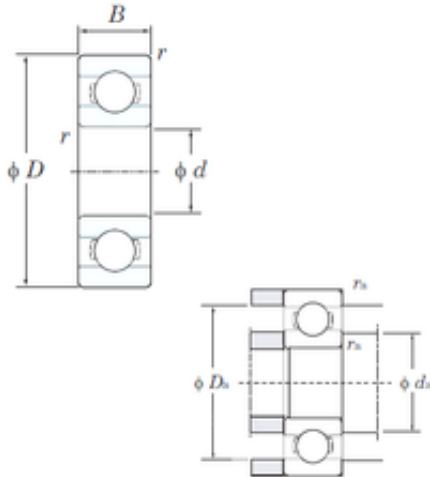

MNT BEARING LTD

698 KOYO Single-row deep groove ball bearings

Bearing No. 698

Size	8x19x6 mm
Bore Diameter	8 mm
Outer Diameter	19 mm
Width	6 mm
d	8 mm
D	19 mm
B	6 mm
C	6 mm
r min.	0,3 mm
r1 min.	0,3 mm
da min.	10 mm
Da max.	17 mm
ra max.	0,3 mm
Weight	0,0072 Kg
Basic dynamic load rating (C)	2,25 kN
Basic static load rating (C0)	0,91 kN
(Grease) Lubrication Speed	39000 r/min
(Oil) Lubrication Speed	46000 r/min
Bearing No.	698
r(min)	0.3
Cr	2.80
C0r	0.91
Cu	0.040
f0	12.9
Grease lub.	39000
Oil lub.	46000

698 Bearing 2D drawings and 3D CAD models

MNT BEARING LTD

da(min)	10
Da(max)	17
ra(max)	0.3
(Refer.)Mass(g)	7.2