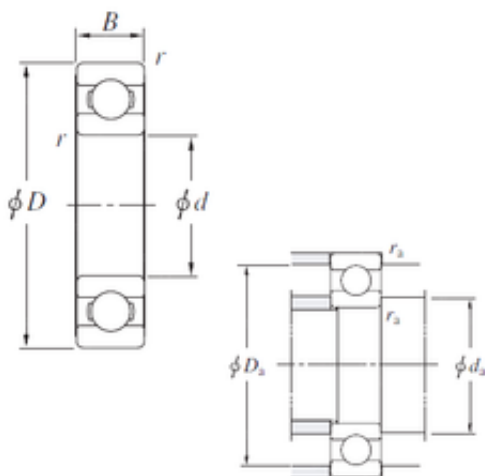

MNT BEARING LTD

6988 KOYO Single-row deep groove ball bearings

Bearing No. 6988

6988 Bearing 2D drawings and 3D CAD models

Size	440x600x74 mm
Bore Diameter	440 mm
Outer Diameter	600 mm
Width	74 mm
d	440 mm
D	600 mm
B	74 mm
C	74 mm
r min.	4 mm
da min.	456 mm
Da max.	584 mm
ra max.	3 mm
Weight	61,3 Kg
Basic dynamic load rating (C)	396 kN
Basic static load rating (C0)	676 kN
(Grease) Lubrication Speed	740 r/min
(Oil) Lubrication Speed	870 r/min
Bearing No.	6988
r(min)	4
Cr	529
C0r	676
Cu	21.4
f0	16.4
Grease lub.	740
Oil lub.	870

MNT BEARING LTD

da(min)	456
Da(max)	584
ra(max)	3
(Refer.)Mass(kg)	61.3